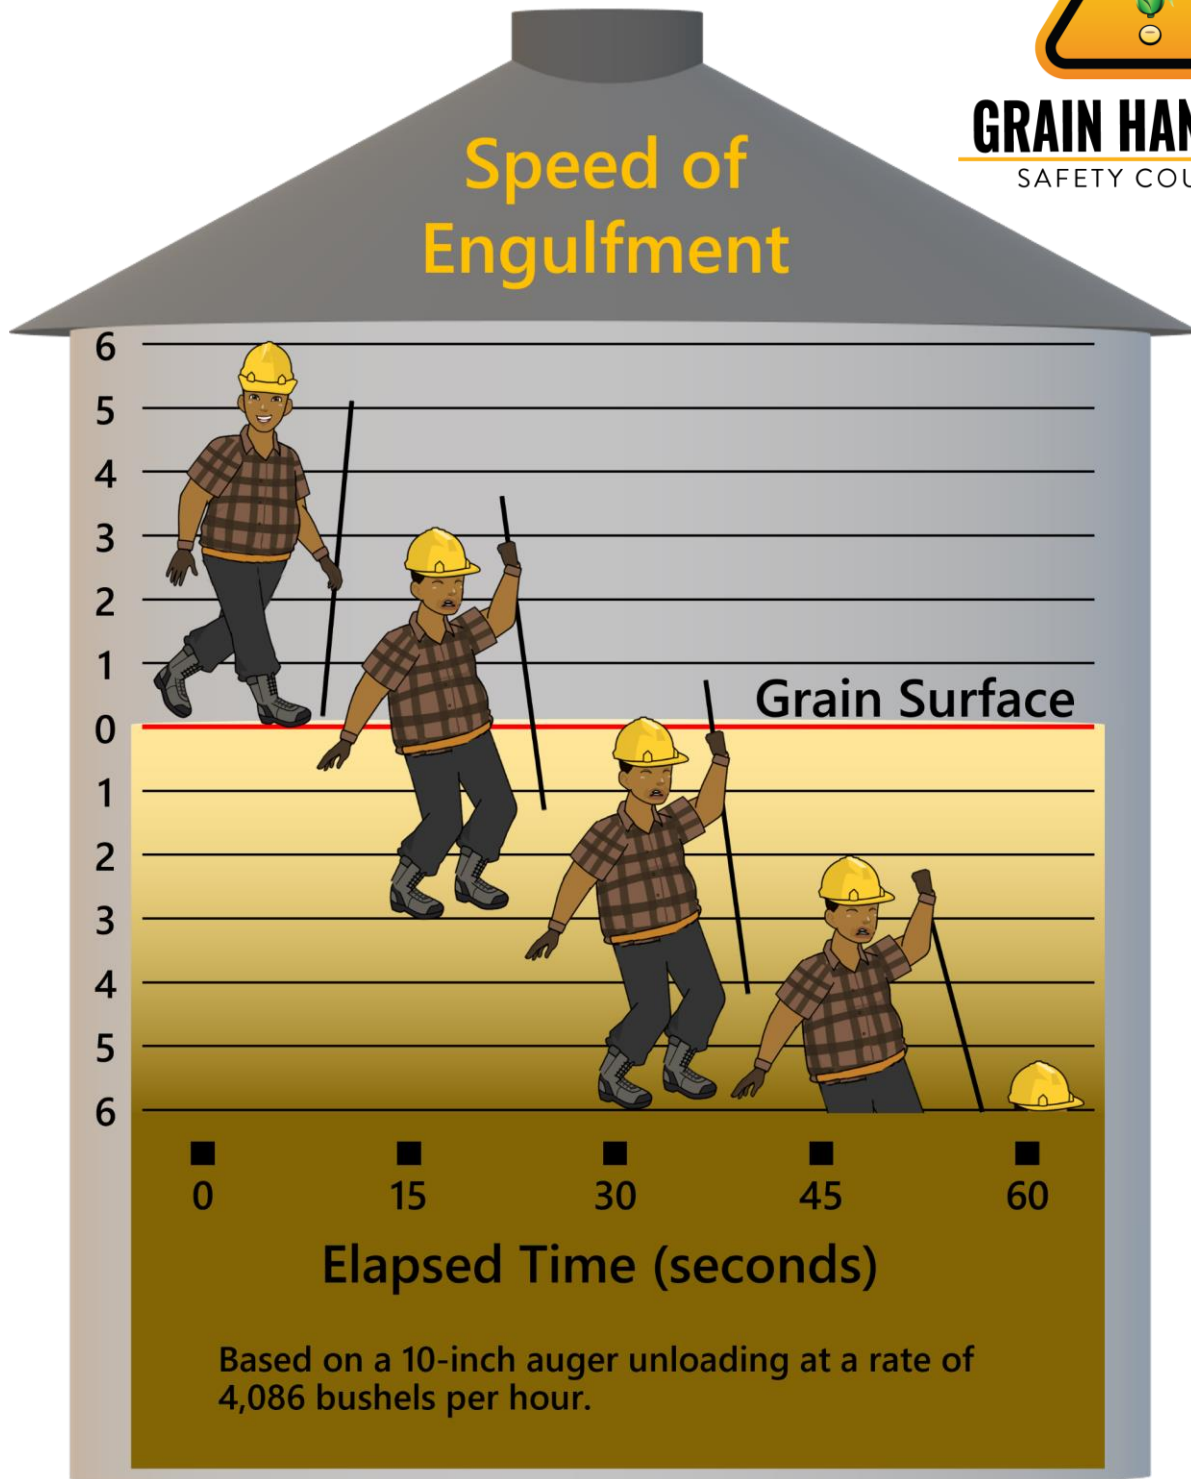

**GRAIN HANDLING**  
SAFETY COUNCIL

## Entrapment is a race you **CANNOT** win!

- 5 seconds buried to knees. Cannot self rescue.
- Less than 60 seconds completely submerged.
- Most augers are larger and faster. Complete engulfment in as little as 15 seconds.